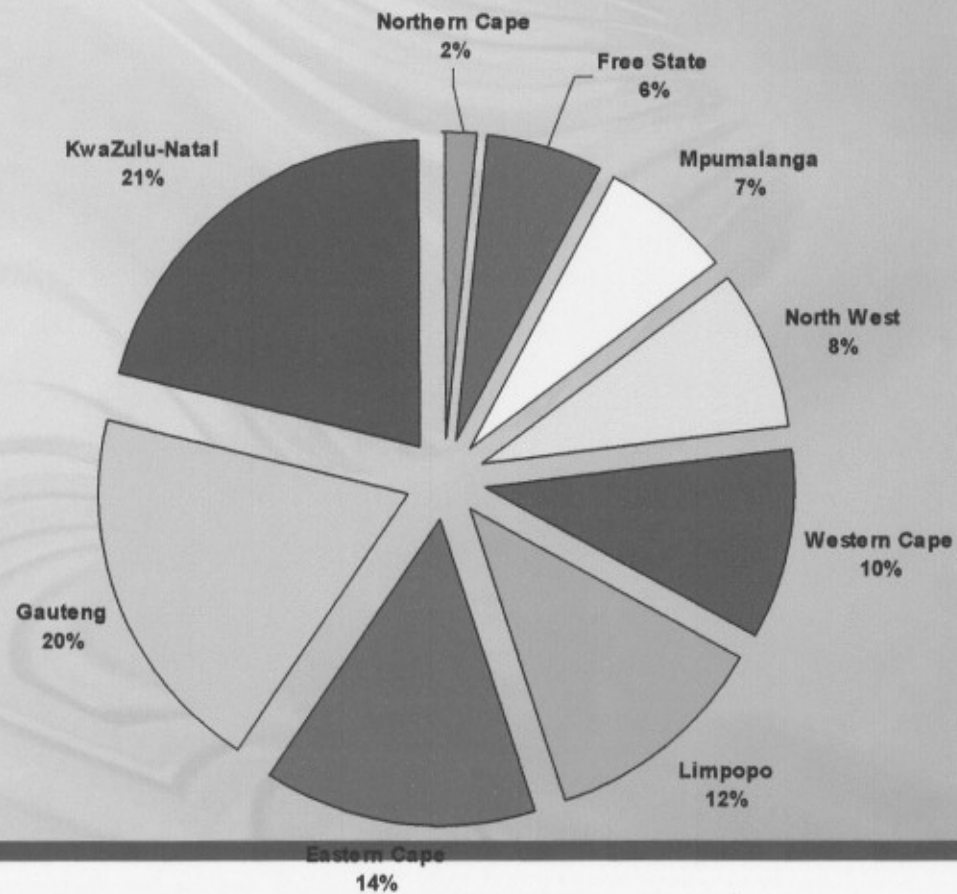

WESTERN CAPE PROVINCE
Presented by: Ms Yolisa Mkalipi
Provincial Manager

to
Port Folio Committee

Department of Home Affairs
13th March 2007

Demographics of the Province

Item	Western Cape	South Africa	WC as % of SA
W.C Socio-Eco Indicators			
Area (sq. km.)	129 370	1 219 090	10.6
Population (2001 Census)	4 524 335	44 819 768	10.1 (4 th)
Employed (2001 Census)	1 489 723	9 583 764	15.5 18% unemployment
GDPR (2001) (R billion)	169	982	17.2 3 ^r contributor

home affairs

Department:
Home Affairs
REPUBLIC OF SOUTH AFRICA

Demographics of the Province

home affairs

Department:
Home Affairs
REPUBLIC OF SOUTH AFRICA

Population by Province

home affairs

Department:
Home Affairs
REPUBLIC OF SOUTH AFRICA